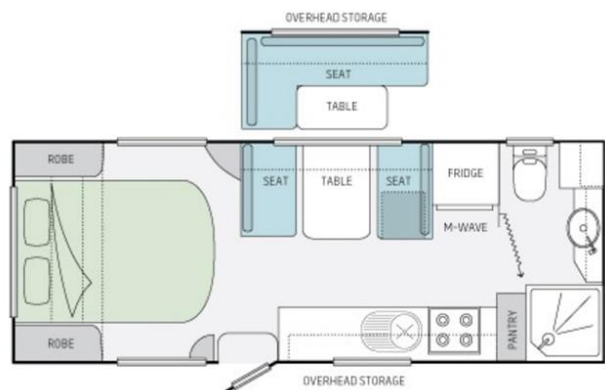

Van Length – 21’4 (6520mm)

Travel Height - 9’9 (3040mm)

Travel Length - 25’8 (7875mm)

Width- 8’1 (2470mm)

Interior Height – 6’5 (1978mm)

Brakes – Electric (a portable brake controller can be supplied for a small fee)

Sway bars (supplied if required for a small setup fee)

Towing mirrors (supplied if required for a small fee)

Standard Inclusions – The Razz:

Kitchenware & Equipment

- Electric toaster
- Electric Kettle
- Toasted sandwich press
- Gas kettle
- Bowl
- Stainless steel sieve
- Frying pan
- Sauce pans & lids x 3
- Chopping board
- Pyrex dish
- Storage containers
- Ice tray