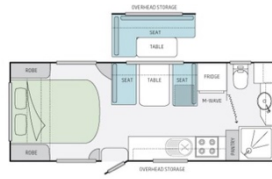

Van Length – 21’4 (6520mm)

Travel Height - 9’9 (3040mm)

Travel Length - 25’8 (7875mm)

Width- 8’1 (2470mm)

Interior Height – 6’5 (1978mm)

Brakes – Electric (a portable brake controller can be supplied for a small fee)

Sway bars (supplied if required for a small setup fee)

Towing mirrors (supplied if required for a small fee)

Standard Inclusions – The Razz:

Kitchenware & Equipment

- Electric toaster
- Electric Kettle
- Toasted sandwich press
- Gas kettle
- Bowl
- Stainless steel sieve
- Frying pan
- Sauce pans & lids x 3
- Chopping board
- Pyrex dish
- Storage containers
- Ice tray