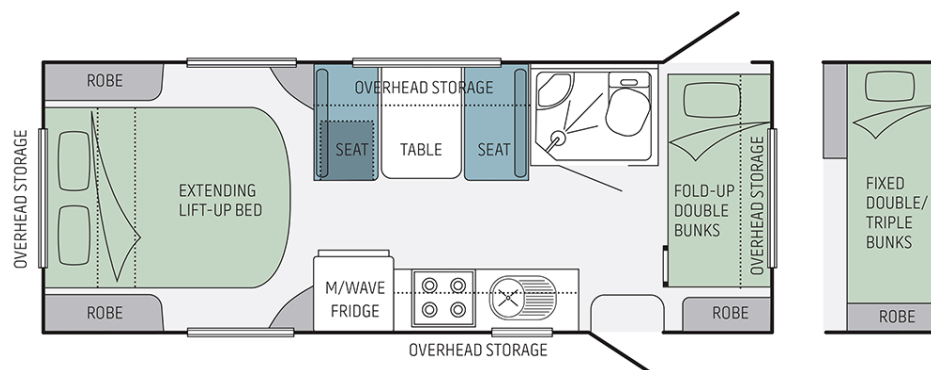

Van Length – 21’4 (6520mm)

Travel Height - 9’9 (3045mm)

Travel Length - 26’4 (8055mm)

Width- 8’1 (2470mm)

Interior Height – 6’5 (1978mm)

Brakes – Electric (a portable brake controller can be supplied for a small fee)

## Standard Inclusions – The Macca: