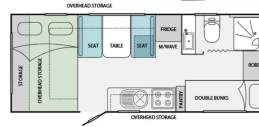

Van Length – 20'1 (6120mm)

Travel Height - 9'3 (2845mm)

Travel Length - 24'7 (7545mm)

Width- 8'1 (2470mm)

Interior Height – 6'5 (1980mm)

Brakes – Electric (a portable brake controller can be supplied for a small fee)

Sway bars (supplied if required for a small setup fee)

Towing mirrors (supplied if required for a small fee)

Standard Inclusions – The Elle:

Kitchenware & Equipment

- Electric toaster
- Electric Kettle
- Toasted sandwich press
- Gas kettle
- Bowl
- Stainless steel sieve
- Frying pan
- Sauce pans & lids x 3
- Chopping board
- Pyrex dish
- Storage containers
- Ice tray