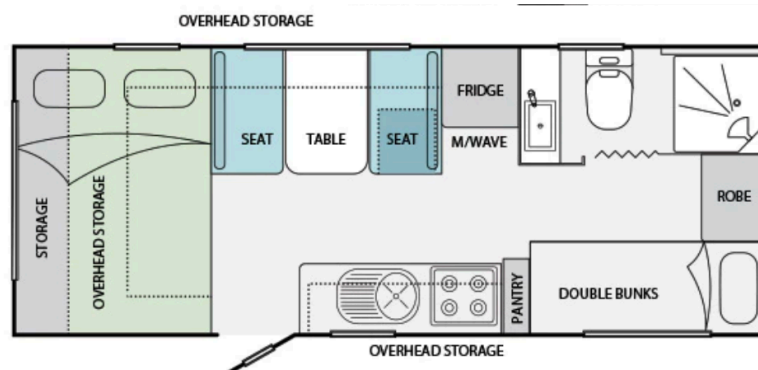

Van Length – 20'1 (6120mm)

Travel Height - 9'3 (2845mm)

Travel Length - 24'7 (7545mm)

Width- 8'1 (2470mm)

Interior Height – 6'5 (1980mm)

Brakes – Electric (a portable brake controller can be supplied for a small fee)

Sway bars (supplied if required for a small setup fee)

Towing mirrors (supplied if required for a small fee)

Standard Inclusions – The Elle:

Kitchenware & Equipment

- Electric toaster
- Electric Kettle
- Toasted sandwich press
- Gas kettle
- Bowl
- Stainless steel sieve
- Frying pan
- Sauce pans & lids x 3
- Chopping board
- Pyrex dish
- Storage containers
- Ice tray