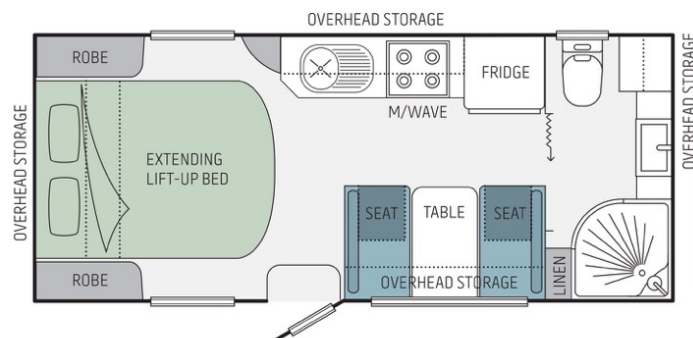

Van Length – 18’5 (5635mm)

Travel Height - 9’9 (3040mm)

Travel Length – 23’5 (7170mm)

Width- 8’1 (2470mm)

Interior Height – 6’5 (1978mm)

Brakes – Electric (a portable brake controller can be supplied for a small fee)

Sway bars (supplied if required for a small setup fee)

Towing mirrors (supplied if required for a small fee)

Standard Inclusions – The Dawn:

Kitchenware & Equipment

- Electric toaster
- Electric Kettle
- Toasted sandwich press
- Gas kettle
- Bowl
- Stainless steel sieve
- Frying pan
- Sauce pans & lids x 3
- Chopping board
- Pyrex dish
- Storage containers
- Ice tray