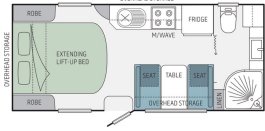

Standard Inclusions – The Dawn:

Kitchenware & Equipment

- Electric toaster
- Electric Kettle
- Toasted sandwich press
- Gas kettle
- Bowl
- Stainless steel sieve
- Frying pan
- Sauce pans & lids x 3
- Chopping board
- Pyrex dish
- Storage containers
- Ice tray

Crockery

- Dinner plates x 4
- Side plates x 4
- Cereal bowls x 4
- Serving plate
- Plastic rainbow kids cups
- Plastic rainbow kids side plates
- Plastic rainbow kids small bowls
- Acrylic tumblers x 4
- Acrylic wine glasses x2

Cutlery

- Knives x 4
- Forks x 4
- Tablespoons x 4
- Teaspoons x 4
- Steak knives x 4
- Serving spoon

Cooking utensils

- Kitchen knives
- Whisk
- Grater
- Tongs
- Cork screw/bottle opener
- Can opener
- Peeler
- Spatula
- Kitchen scissors
- Wooden spoon
- Egg rings
- Cooking spoon
- Salad servers
- BBQ flipper

Outdoor equipment

- Camp chairs x 2
- Camp table
- Gas bottle 9kg x 2
- External Door mat

Cleaning Equipment

- Dustpan & brush
- Broom
- Antibacterial wipes
- Garbage bags
- Dishwashing detergent
- tea towel
- dish cloth and scourer

Bathroom

- Toilet chemicals
- Toilet paper

Internal Van Equipment

- Fire extinguisher
- Dometic 3 way fridge
- SMEV 4 burner gas griller, with one 240v element
- Internal battery
- Air conditioner/heater
- Shower/toilet
- Microwave
- TV/DVD combo and leads
- CD Player/ Radio

External Van Equipment

- Fresh water hose & sullage hose
- 15 amp power lead
- Jack
- Guy ropes and pegs
- Wheel blocks/levelers
- Awning
- TV antenna
- Annex matting

Miscellaneous

- Torch
- Internal floor mat

Additional items available to hire:

Webber BBQ's, Fridges, Honda generators, portable brake controllers, kayaks, Stand up paddle boards, additional camp chairs, solar panels and much much more!