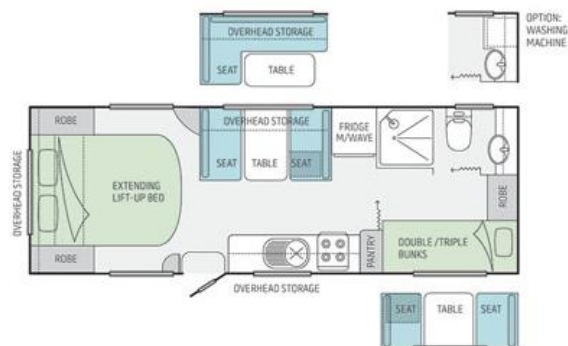

Van Length – 22’6 (6890mm)

Travel Height - 9’9 (3045mm)

Travel Length - 27’6 (8423mm)

Width- 8’1 (2470mm)

Interior Height – 6’5 (1978mm)

Brakes – Electric (a portable brake controller can be supplied for a small fee)

Sway bars (supplied if required for a small setup fee)

Towing mirrors (supplied if required for a small fee)

Standard Inclusions – The Captain:

Kitchenware & Equipment

- Electric toaster
- Electric Kettle
- Toasted sandwich press
- Gas kettle
- Bowl
- Stainless steel sieve
- Frying pan
- Sauce pans & lids x 3
- Chopping board
- Pyrex dish
- Storage containers
- Ice tray