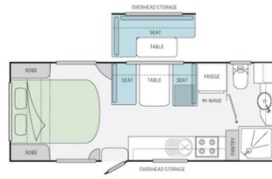

Van Length – 22’6 (6890mm)

Travel Height - 9’9 (3045mm)

Travel Length - 27’6 (8423mm)

Width- 8’1 (2470mm)

Interior Height – 6’5 (1978mm)

Brakes – Electric (a portable brake controller can be supplied for a small fee)

Sway bars (supplied if required for a small setup fee)

Towing mirrors (supplied if required for a small fee)

Standard Inclusions – The Captain:

Kitchenware & Equipment

- Electric toaster
- Electric Kettle
- Toasted sandwich press
- Gas kettle
- Bowl
- Stainless steel sieve
- Frying pan
- Sauce pans & lids x 3
- Chopping board
- Pyrex dish
- Storage containers
- Ice tray